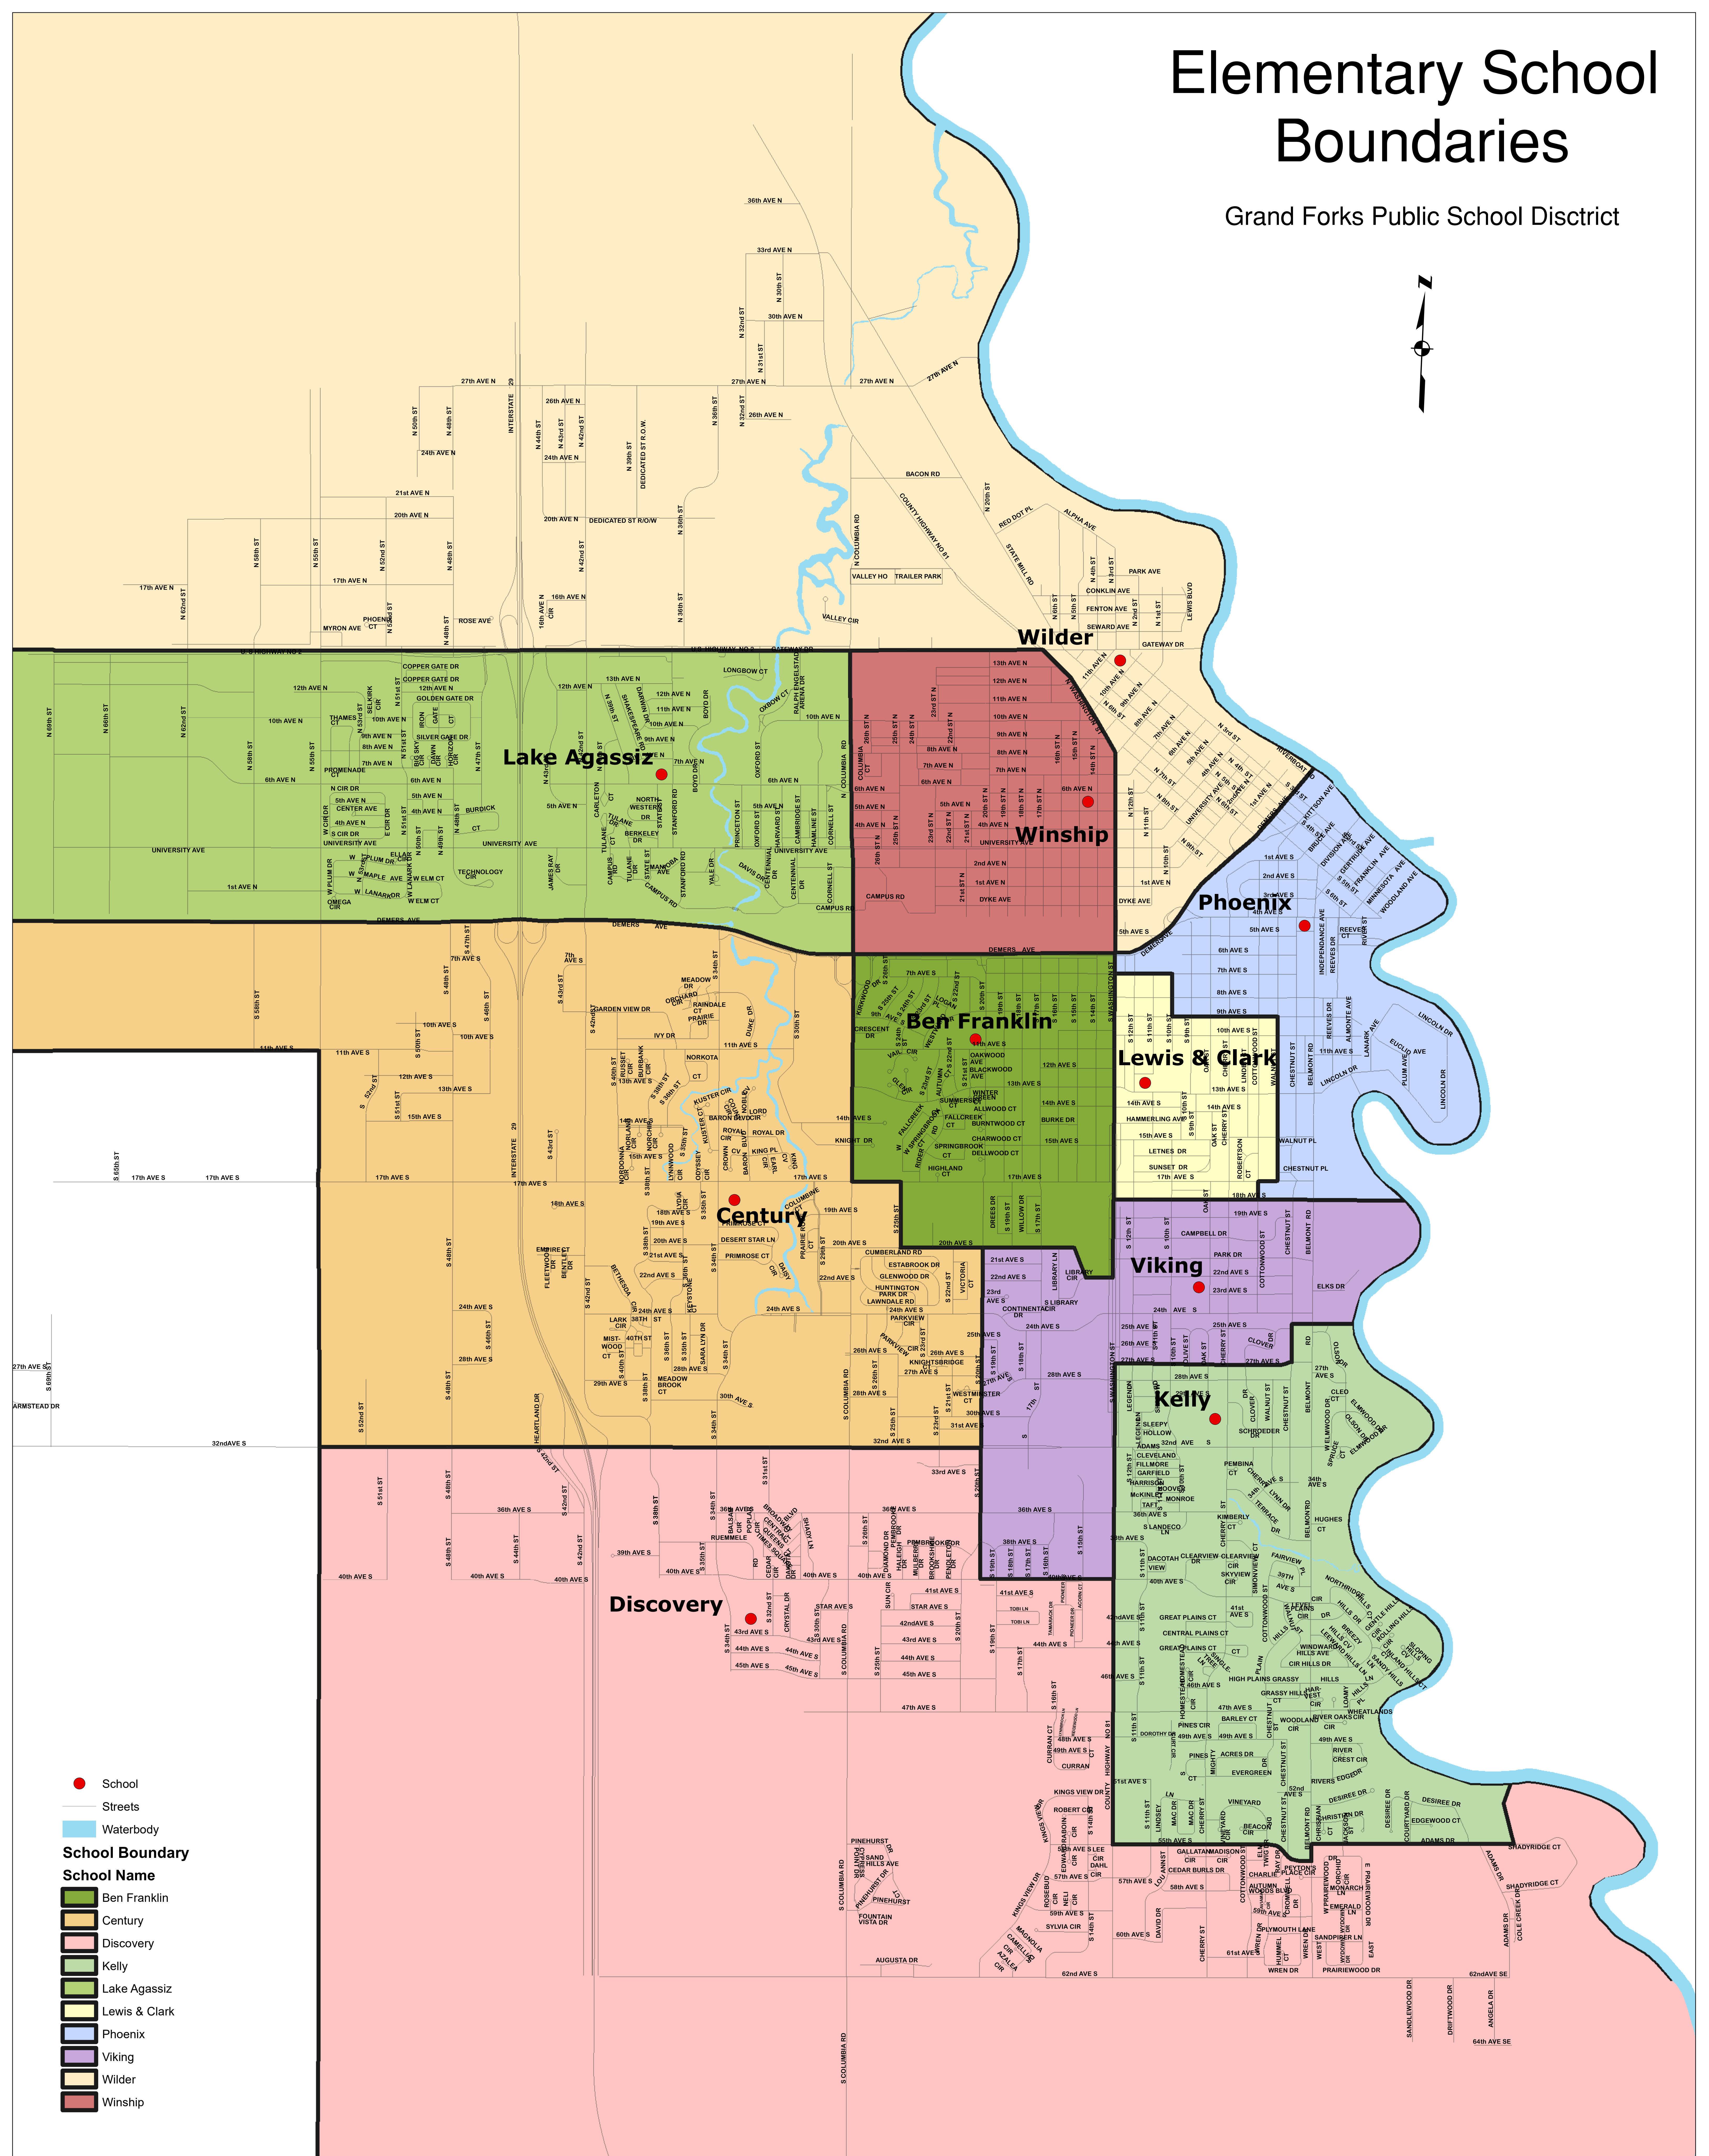

Elementary School Boundaries

Grand Forks Public School District

- School
- Streets
- Waterbody
- School Boundary
- School Name
  - Ben Franklin
  - Century
  - Discovery
  - Kelly
  - Lake Agassiz
  - Lewis & Clark
  - Phoenix
  - Viking
  - Wilder
  - Winship